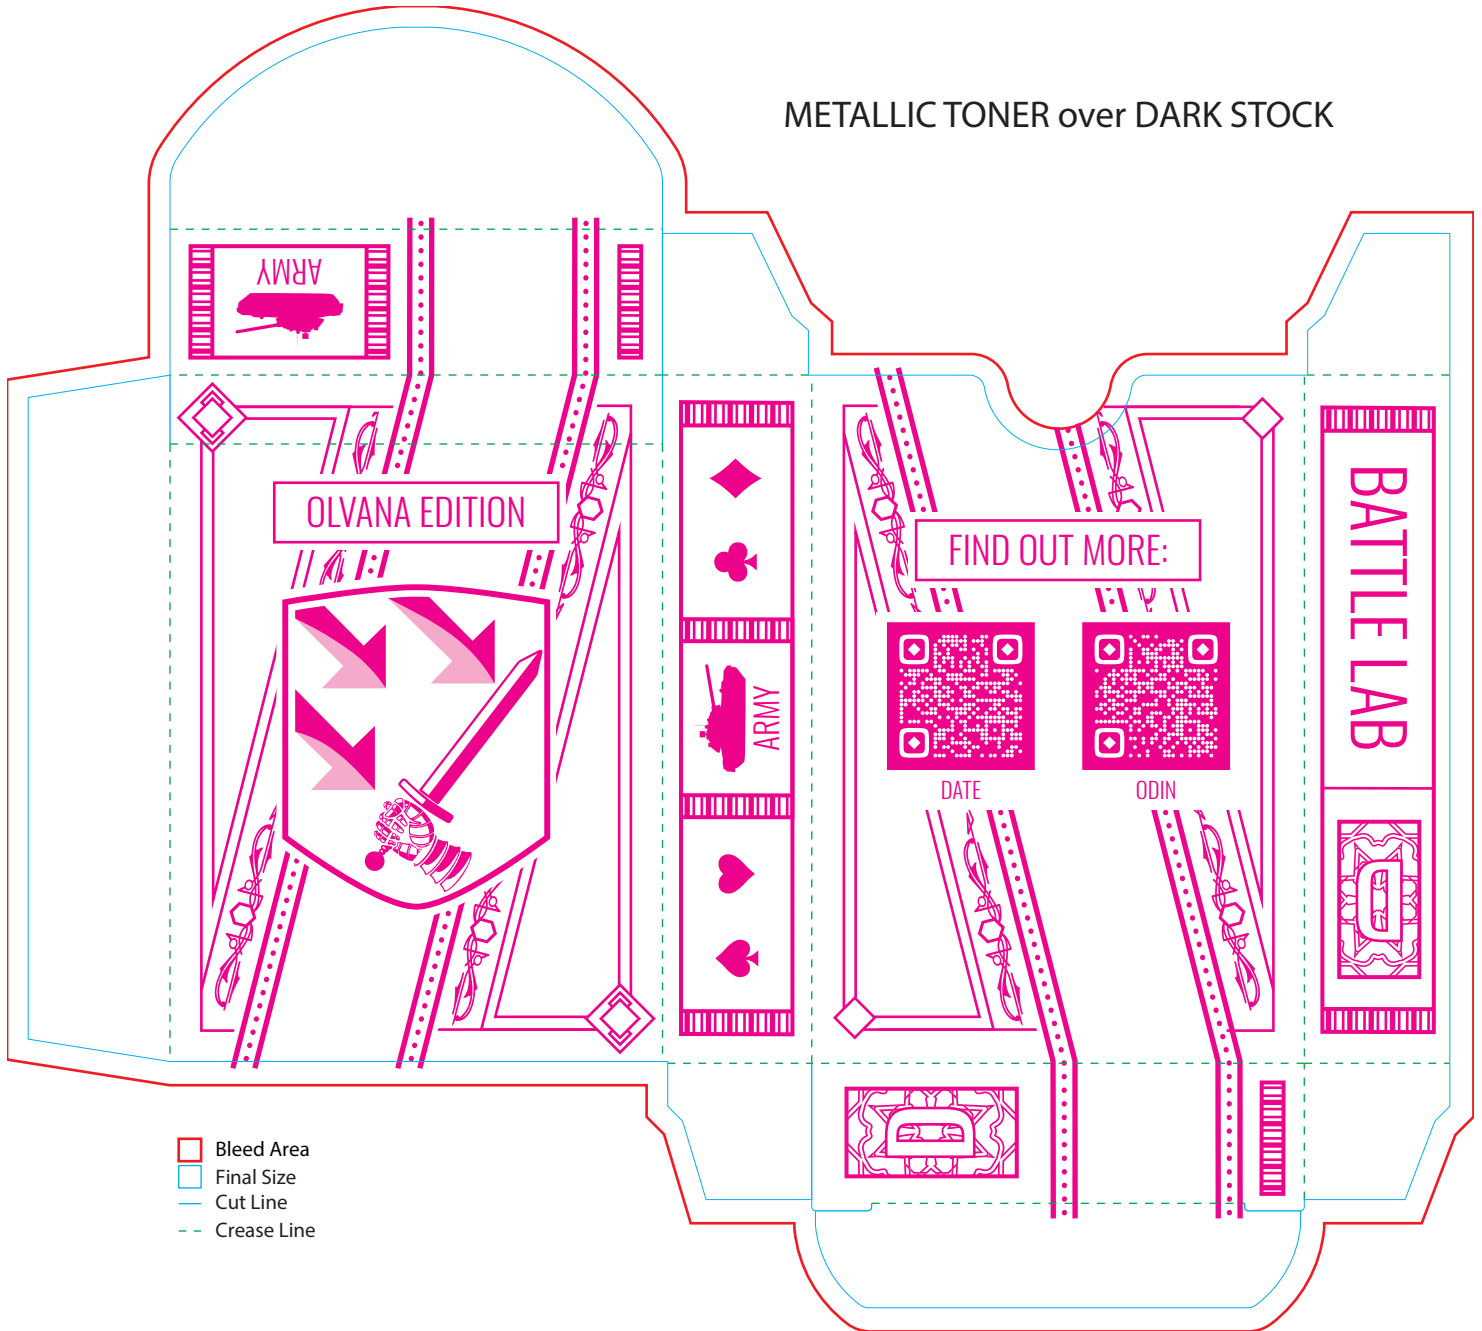

WHITE PRINT over DARK STOCK

- Bleed Area
- Final Size
- Cut Line
- - - Crease Line

METALLIC TONER over DARK STOCK

OLVANA EDITION

BATTLE LAB PRODUCTIONS

OLVANA EDITION

BATTLE LAB PRODUCTIONS

OLVANA EDITION