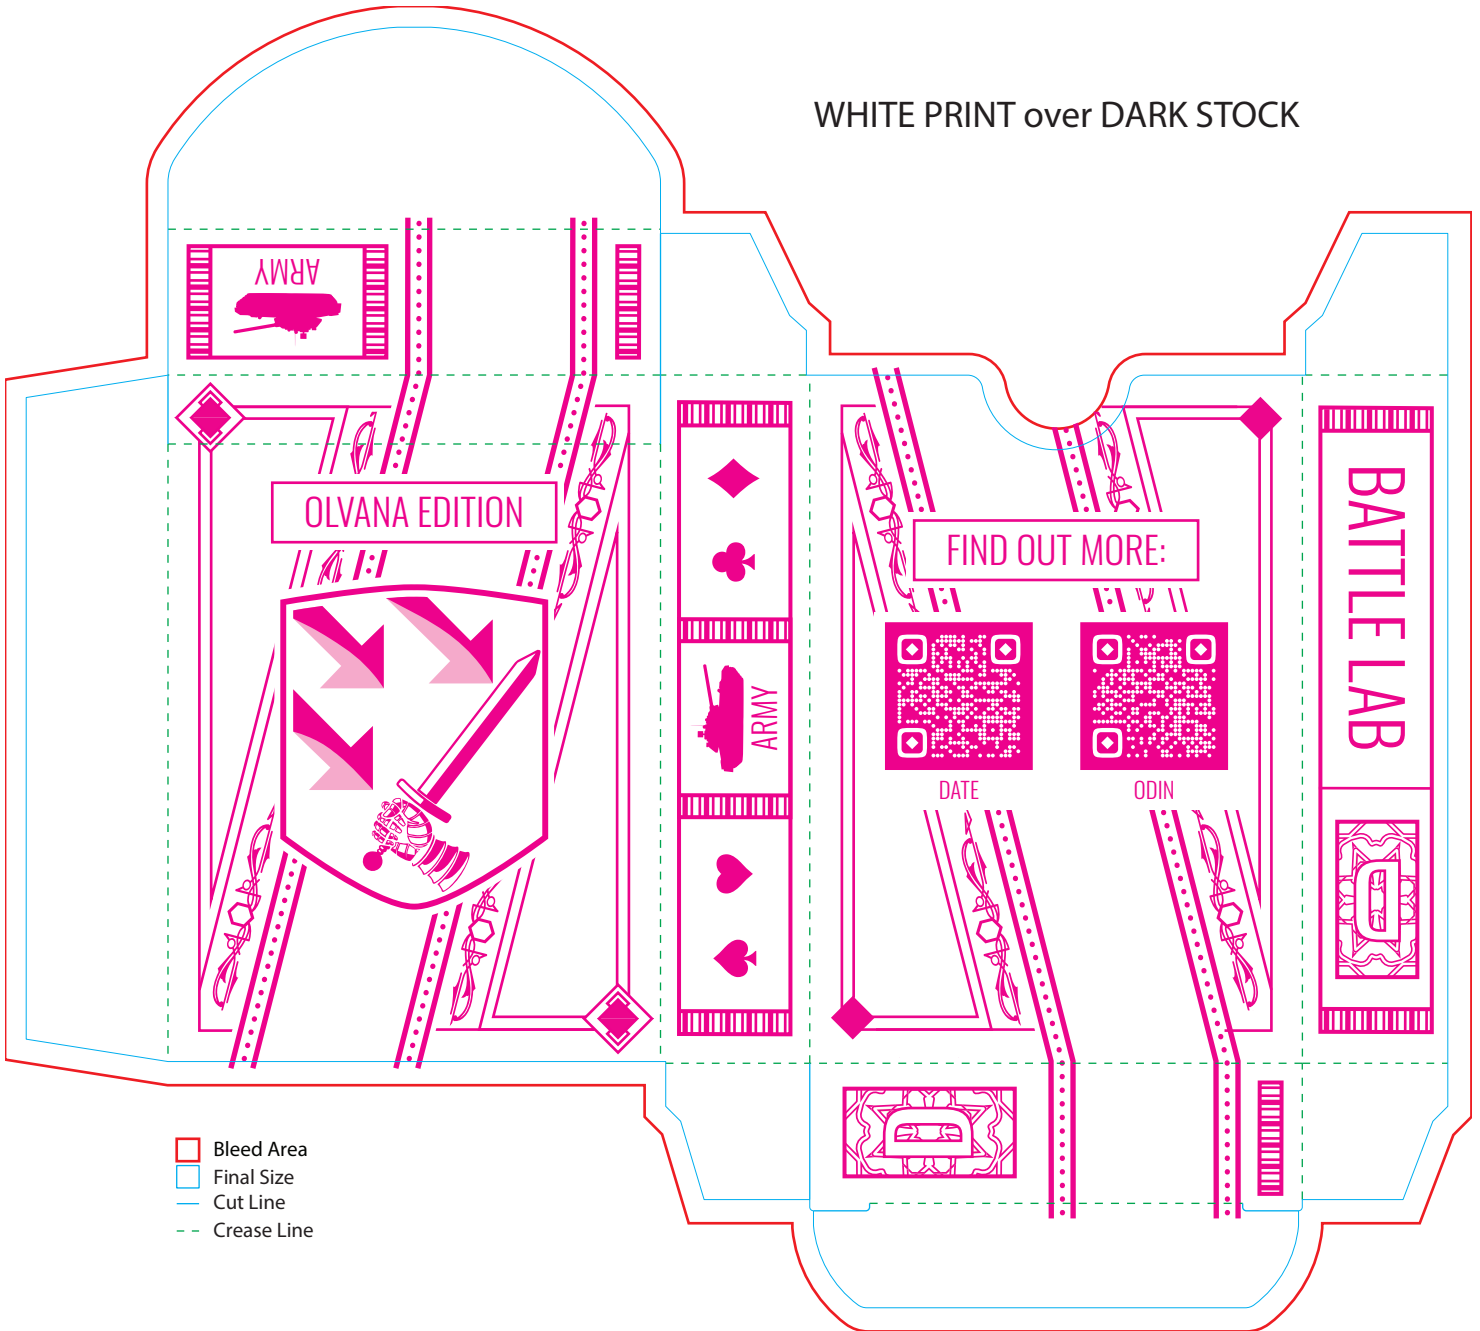

WHITE PRINT over DARK STOCK

- Bleed Area
- Final Size
- Cut Line
- - - Crease Line

METALLIC TONER over DARK STOCK

OLVANA EDITION

BATTLE LAB PRODUCTIONS

OLVANA EDITION

BATTLE LAB PRODUCTIONS

OLVANA EDITION