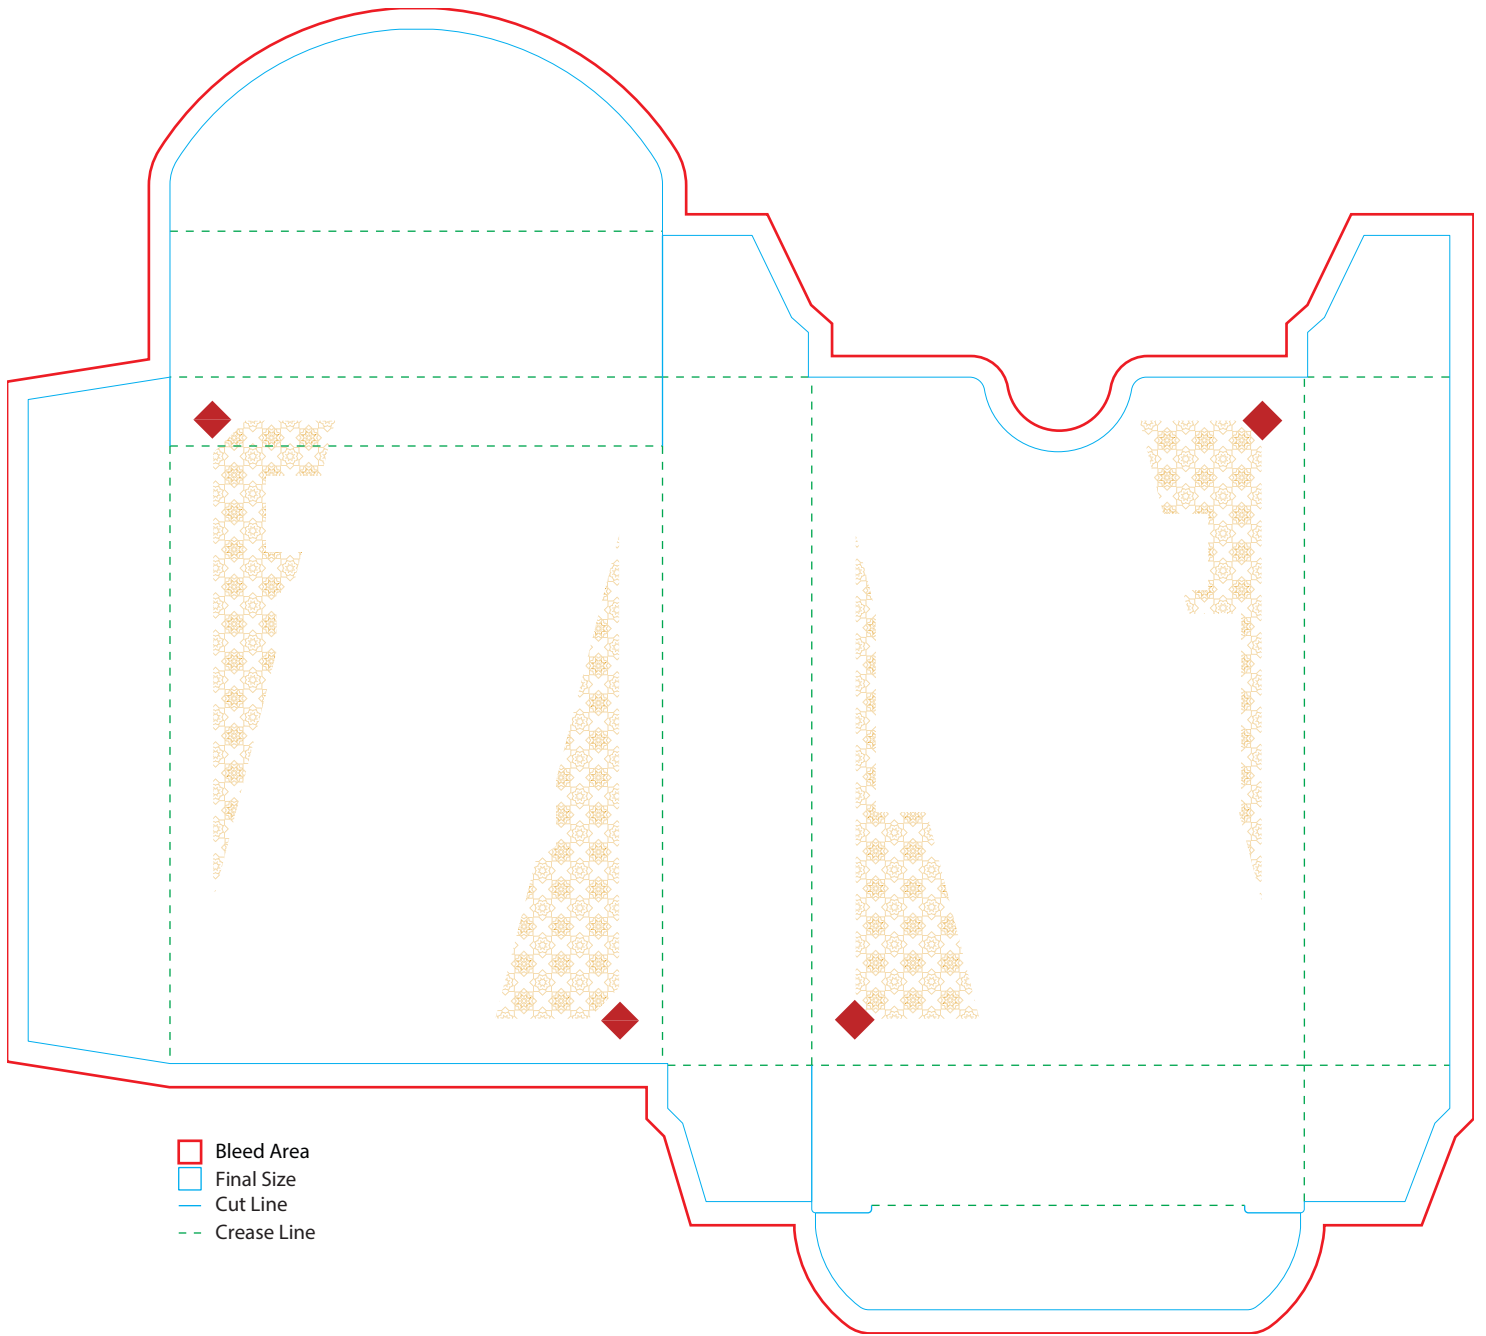

WHITE PRINT over DARK STOCK

- Bleed Area
- Final Size
- Cut Line
- - - Crease Line

METALLIC TONER over DARK STOCK

OLVANA EDITION

BATTLE LAB PRODUCTIONS

OLVANA EDITION

BATTLE LAB PRODUCTIONS

OLVANA EDITION