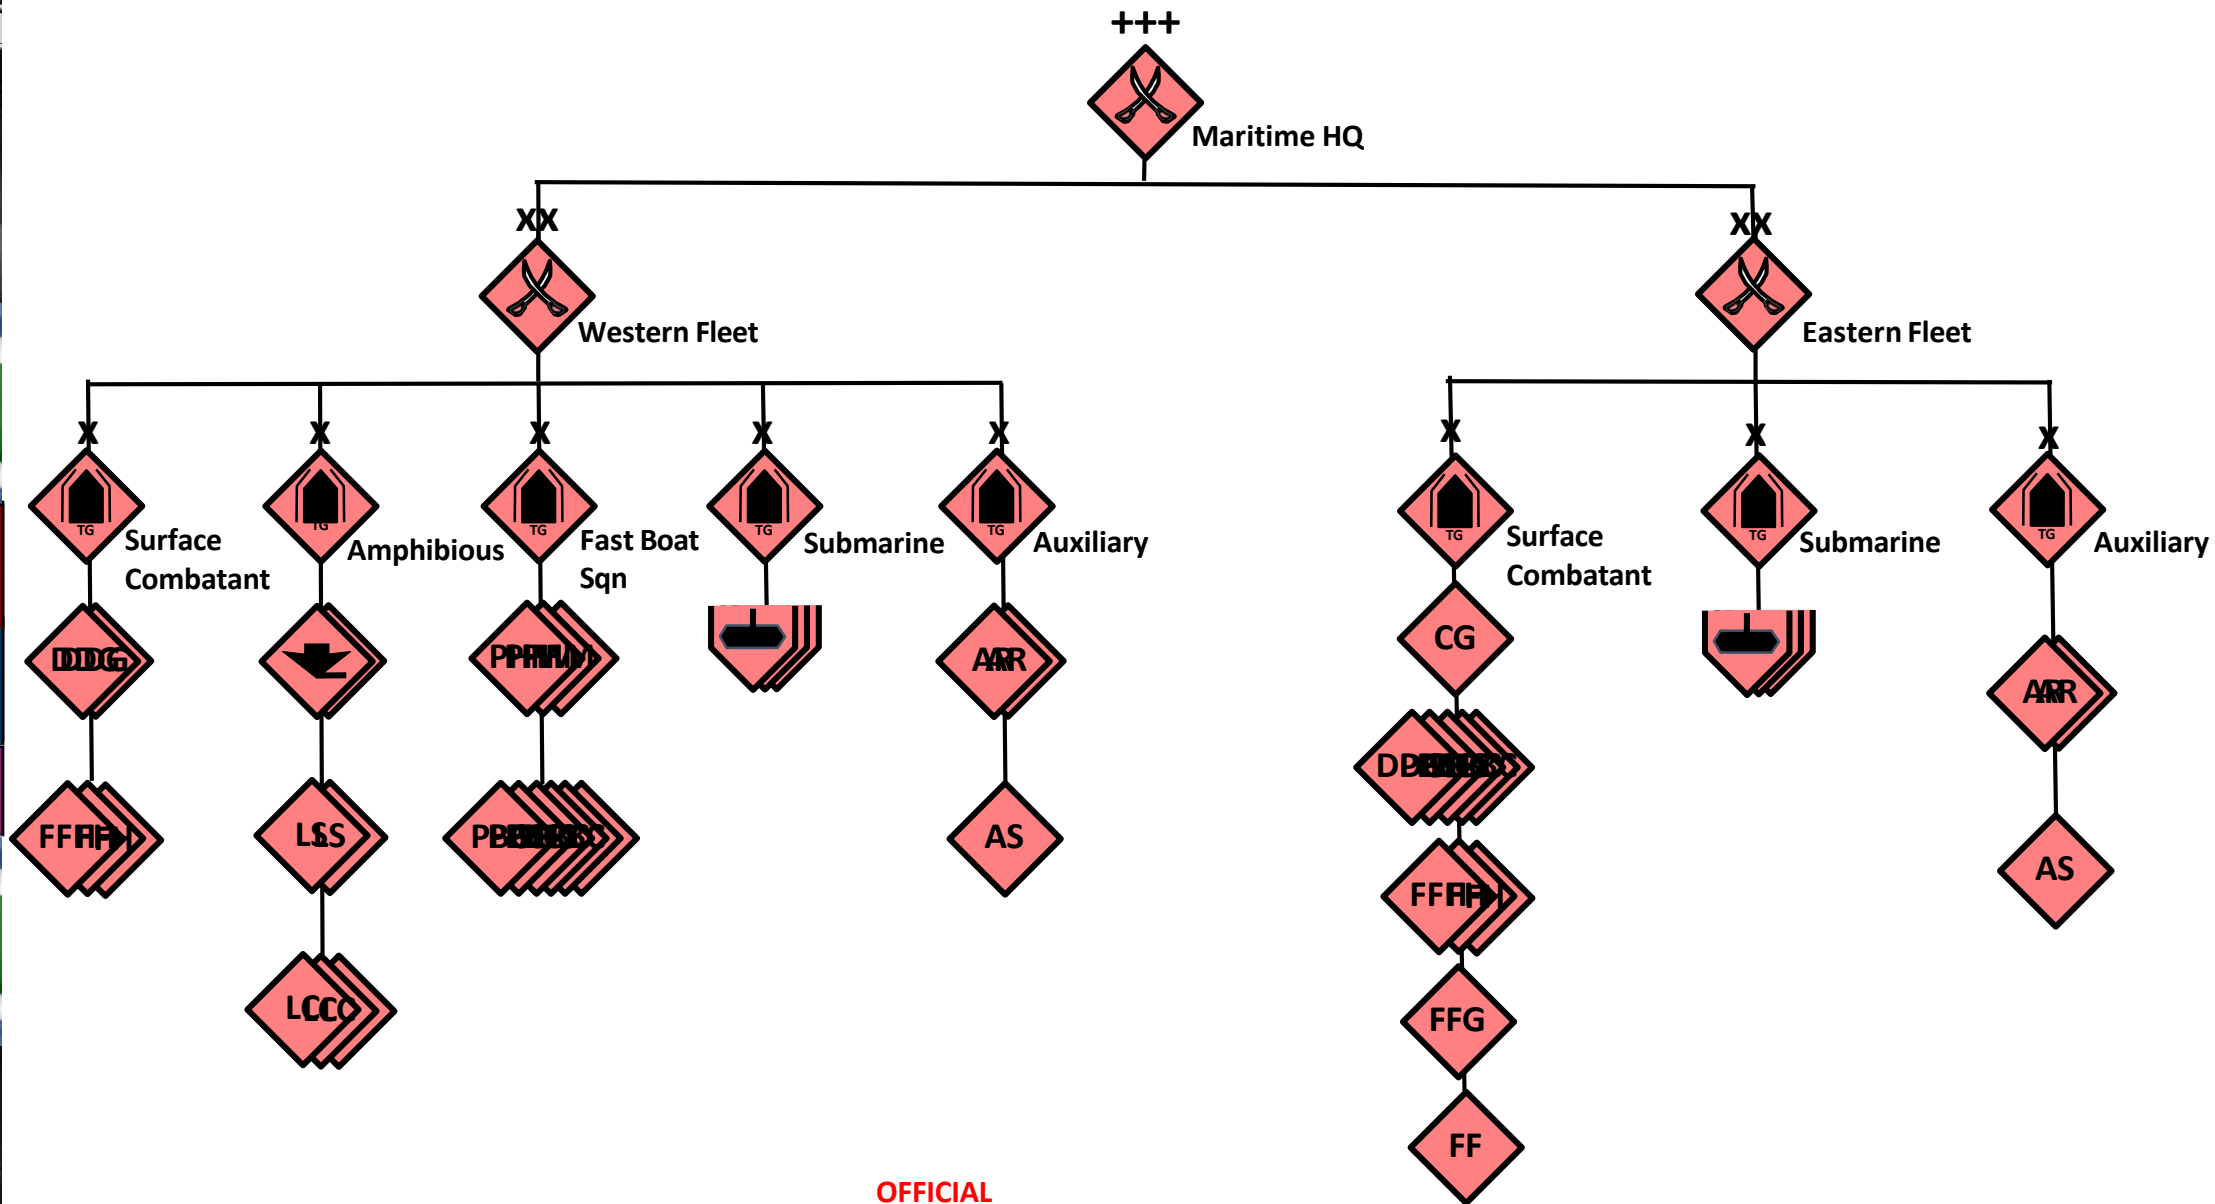

NORTH TORBIAN/TORBIAN PEOPLE'S NAVY (TPN)